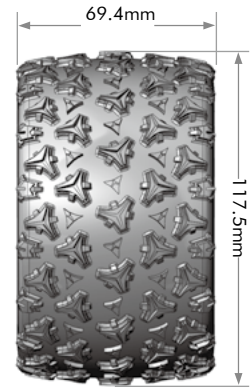

SERIES
MT-SPIDER