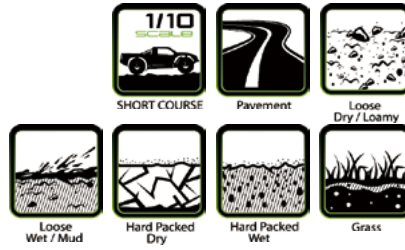

SERIES

SC-HUMMER

RIM COLOR

MODEL NO.	SERIES	SCALE	TIRE	COMPOUND	INSERT	FIT FOR	RIM COLOR	GLUE
L-T3224SBM			FRONT/REAR			ARRMA SENTON 6S HEX 17mm		
L-T3224SBTF			FRONT			TRAXXAS SLASH FRONT		
L-T3224SBTR			REAR			SLASH REAR , SLASH 4*4 F/R, SCRT10 F/R , BLITZ F/R		
L-T3224SBAF	SC-HUMMER	1/10	FRONT	SOFT	●	ASSOCIATED SC10 FRONT	BLACK	●
L-T3224SBAR			REAR			ASSOCIATED SC10 REAR		
L-T3224SBAA			FRONT/REAR			ASSOCIATED SC10 4*4		
L-T3224SBLA						LOSI TEN - SCTE 4*4		
L-T3224SI								NONE

SERIES