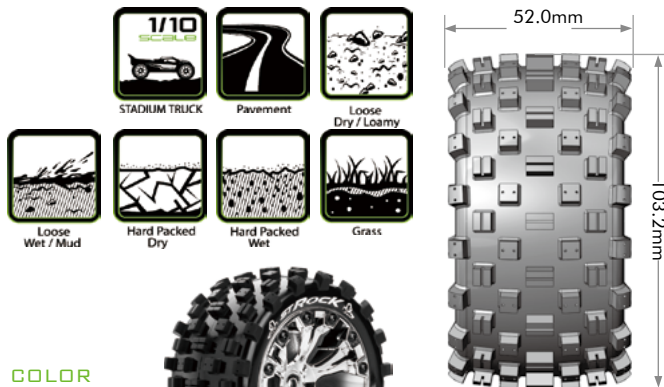

SERIES **ST-ROCK**

RIM COLOR

MODEL NO.	SERIES	SCALE	COMPOUND	2.8" RIM / COLOR	FIT FOR	INSERT	GLUE
L-T3273SBM				HEX 14mm / BLACK	ARRMA GRANITE 4*4		
L-T3273SBCM				HEX 14mm / BLACK CHROME			
L-T3273SBB				BEARING / BLACK	GP JATO 2WD Front GP STAMPEDE 2WD Front GP RUSTLER 2WD Front		
L-T3273SCB				BEARING / CHROME			
L-T3273SB				0" OFFSET / BLACK	EP STAMPEDE 2WD Rear EP RUSTLER 2WD Rear		
L-T3273SC	ST-ROCK	1/10	SOFT	0" OFFSET / CHROME	EP MONSTER JAM 2WD Rear	●	●
L-T3273SBH				1/2" OFFSET / BLACK	GP JATO 2WD Rear GP STAMPEDE 2WD Rear GP RUSTLER 2WD Rear EP STAMPEDE 2WD Front EP RUSTLER 2WD Front		
L-T3273SCH				1/2" OFFSET / CHROME	EP STAMPEDE 4WD Front & Rear EP MONSTER JAM 2WD Front HPI SAVAGE XS Flux Front & Rear		
L-T3273SI					Front & Rear		NONE