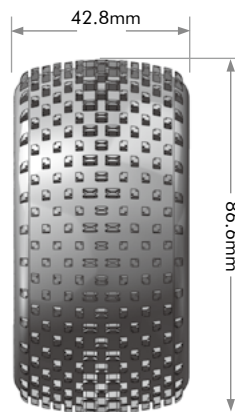

ST-HORNET

RIM COLOR

MODEL NO.	SERIES	SCALE	COMPOUND	2.2" RIM / COLOR	FIT FOR	INSERT	GLUE
L-T3172SB				BLACK	Traxxas 1:16 E-REVO Front & Rear Traxxas 1:16 SUMMIT Front & Rear		●
L-T3172SBC	ST-HORNET	1/16	SOFT	SPOKE / BLACK CHROME	HPI Savage XS Flux Front & Rear 1/10 Buggy Rear	●	
L-T3172SI-ST					Front & Rear		NONE

X-MAXX

MONSTER TRUCK
1/8

STADIUM TRUCK
1/8

MONSTER TRUCK
1/10

STADIUM TRUCK
1/10

STADIUM TRUCK
1/16

CRAWLER
1.9"

CRAWLER
2.2"