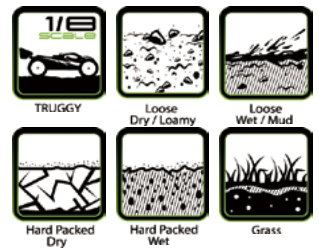

T-ROCK

RIM COLOR

MODEL NO.	SERIES	SCALE	TIRE	COMPOUND	INSERT	FIT FOR	RIM COLOR	GLUE
L-T3251SB	T-ROCK	1/8	FRONT / REAR	SOFT	●	0" OFFSET	SPOKE / BLACK	●
L-T3251SBC							SPOKE / BLACK CHROME	
L-T3251SI							NONE	
L-T3251B	T-ROCK	1/8	FRONT / REAR	SPORT	●	0" OFFSET	SPOKE / BLACK	●
L-T3251BC							SPOKE / BLACK CHROME	
L-T3251I							NONE