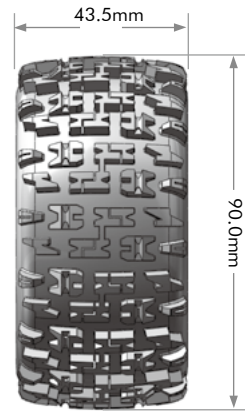

X-MAXX

1/8
MONSTER TRUCK

1/8
STADIUM TRUCK

1/10
MONSTER TRUCK

1/10
STADIUM TRUCK

1/16
STADIUM TRUCK

1.9"
CRAWLER

2.2"
CRAWLER

SERIES

ST-PIONEER