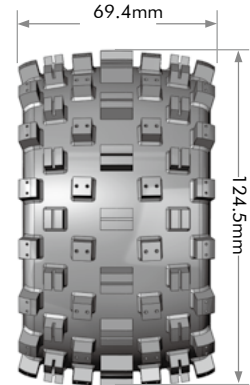

SERIES

MT-ROCK

RIM COLOR

MODEL NO.	SERIES	SCALE	COMPOUND	2.8" RIM / COLOR	FIT FOR	INSERT	GLUE
L-T3275SBM				HEX 14mm / BLACK	ARRMA GRANITE 4*4		
L-T3275SBCM				HEX 14mm / BLACK CHROME			
L-T3275SBB				BEARING / BLACK	GP JATO 2WD Front GP STAMPEDE 2WD Front GP RUSTLER 2WD Front		
L-T3275SCB				BEARING / CHROME			
L-T3275SB				0" OFFSET / BLACK	EP STAMPEDE 2WD Rear EP RUSTLER 2WD Rear		
L-T3275SC	MT-ROCK	1/10	SOFT	0" OFFSET / CHROME	EP MONSTER JAM 2WD Rear	●	●
L-T3275SBH				1/2" OFFSET / BLACK	GP JATO 2WD Rear GP STAMPEDE 2WD Rear GP RUSTLER 2WD Rear EP STAMPEDE 2WD Front EP RUSTLER 2WD Front		
L-T3275SCH				1/2" OFFSET / CHROME	EP STAMPEDE 4WD Front & Rear EP MONSTER JAM 2WD Front HPI SAVAGE XS Flux Front & Rear		
L-T3275SI					Front & Rear		NONE