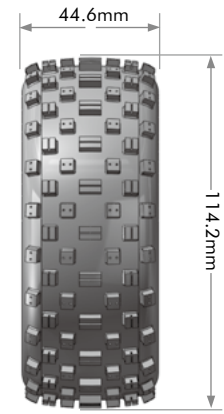

1/5
SHORT COURSE

1/5
OFF-ROAD BUGGY

1/8 GT

1/8
OFF-ROAD BUGGY

1/10
OFF-ROAD BUGGY

1/8
OFF-ROAD TRUGGY

SERIES
B-ROCK

RIM COLOR