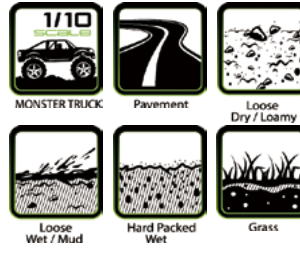

SERIES

MT-CYCLONE

RIM COLOR

MODEL NO.	SERIES	SCALE	COMPOUND	2.8" RIM / COLOR	FIT FOR	INSERT	GLUE
L-T3226SBM				HEX 14mm / BLACK	ARRMA GRANITE 4*4		
L-T3226SBCM				HEX 14mm / BLACK CHROME			
L-T3226SBB				BEARING / BLACK	GP JATO 2WD Front GP STAMPEDE 2WD Front GP RUSTLER 2WD Front		
L-T3226SCB				BEARING / CHROME			
L-T3226SB				0" OFFSET / BLACK	EP STAMPEDE 2WD Rear EP RUSTLER 2WD Rear		
L-T3226SC	MT-CYCLONE	1/10	SOFT	0" OFFSET / CHROME	EP MONSTER JAM 2WD Rear GP JATO 2WD Rear GP STAMPEDE 2WD Rear GP RUSTLER 2WD Rear	●	●
L-T3226SBH				1/2" OFFSET / BLACK	EP STAMPEDE 2WD Front EP RUSTLER 2WD Front		
L-T3226SCH				1/2" OFFSET / CHROME	EP STAMPEDE 4WD Front & Rear EP MONSTER JAM 2WD Front HPI SAVAGE XS Flux Front & Rear		
L-T3226SI					Front & Rear		NONE