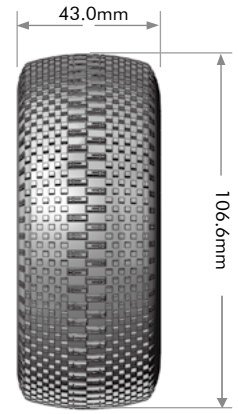

SC-GROOVE

RIM COLOR

MODEL NO.	SERIES	SCALE	TIRE	COMPOUND	INSERT	FIT FOR	RIM COLOR	GLUE					
L-T3146SBTF	SC-GROOVE	1/10	FRONT	SOFT	●	TRAXXAS SLASH FRONT	BLACK	●					
L-T3146VBTF				SUPER SOFT		SLASH REAR , SLASH 4*4 F/R,							
L-T3146SBTR			REAR	SOFT		SCRT10 F/R , BLITZ F/R							
L-T3146VBTR				SUPER SOFT		ASSOCIATED SC10 FRONT							
L-T3146SBAF			FRONT	SOFT		ASSOCIATED SC10 REAR							
L-T3146VBAF				SUPER SOFT		ASSOCIATED SC10 4*4							
L-T3146SBAR			REAR	SOFT		ASSOCIATED SC10 4*4							
L-T3146VBAR				SUPER SOFT		LOSI TEN - SCTE 4*4							
L-T3146SBAA			FRONT/REAR	SOFT		NONE							
L-T3146VBAA				SUPER SOFT									
L-T3146SBLA				SOFT									
L-T3146VBLA				SUPER SOFT									
L-T3146SI						SOFT							NONE
L-T3146VI						SUPER SOFT							NONE

1/10
SHORT COURSE

1/5
SHORT COURSE

1/5
OFF-ROAD BUGGY

1/8 GT

1/8
OFF-ROAD BUGGY

1/10
OFF-ROAD BUGGY

1/8
OFF-ROAD TRUGGY