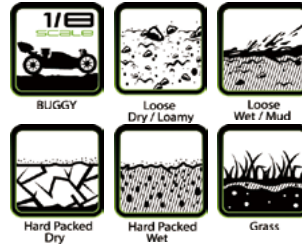

1/5
SHORT COURSE

1/5
OFF-ROAD BUGGY

1/8 GT

1/8
OFF-ROAD BUGGY

1/10
OFF-ROAD BUGGY

1/8
OFF-ROAD TRUGGY

SERIES
B-ROCK

RIM COLOR