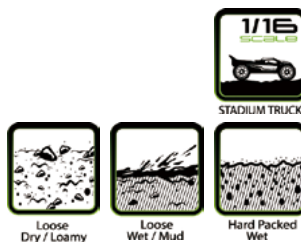

ST-HORNET

RIM COLOR

MODEL NO.	SERIES	SCALE	COMPOUND	2.2" RIM / COLOR	FIT FOR	INSERT	GLUE
L-T3172SB				BLACK	Traxxas 1:16 E-REVO Front & Rear Traxxas 1:16 SUMMIT Front & Rear		●
L-T3172SBC	ST-HORNET	1/16	SOFT	SPOKE / BLACK CHROME	HPI Savage XS Flux Front & Rear 1/10 Buggy Rear	●	
L-T3172SI-ST					Front & Rear		NONE

X-MAXX

MONSTER TRUCK
1/8

STADIUM TRUCK
1/8

MONSTER TRUCK
1/10

STADIUM TRUCK
1/10

STADIUM TRUCK
1/16

CRAWLER
1.9"

CRAWLER
2.2"