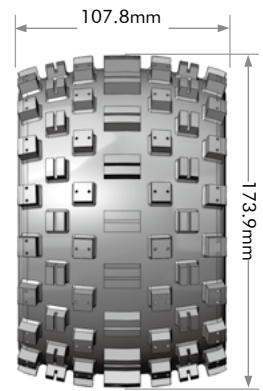

MT-ROCK

RIM COLOR

MODEL NO.	SERIES	SCALE	COMPOUND	3.8" RIM / COLOR	FIT FOR	INSERT	GLUE
L-T3277B				0" OFFSET / BLACK	EP E-MAXX Front & Rear GP REVO 3.3 Front & Rear GP HPI SAVAGE XL Front & Rear		
L-T3277C	MT-ROCK	1/8	SPORT	0" OFFSET / CHROME	GP HPI SAVAGE X 4.6 Front & Rear EP HPI SAVAGE FLUX HP Front & Rear	●	●
L-T3277BH				1/2" OFFSET / BLACK	EP E-REVO Front & Rear		
L-T3277CH				1/2" OFFSET / CHROME	EP SUMMIT Front & Rear GP T-MAXX 3.3 Front & Rear		
L-T3277I					Front & Rear		NONE