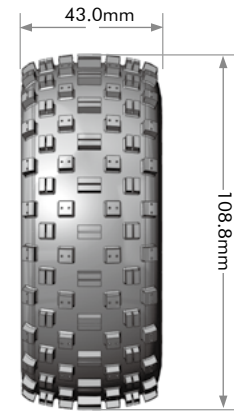

SC-ROCK

RIM COLOR

MODEL NO.	SERIES	SCALE	TIRE	COMPOUND	INSERT	FIT FOR	RIM COLOR	GLUE
L-T3229SBM			FRONT/REAR			ARRMA SENTON 6S HEX 17mm		
L-T3229SBTF			FRONT			TRAXXAS SLASH FRONT		
L-T3229SBTR			REAR			SLASH REAR , SLASH 4*4 F/R, SCRT10 F/R , BLITZ F/R		
L-T3229SBAF	SC-ROCK	1/10	FRONT	SOFT	●	ASSOCIATED SC10 FRONT	BLACK	●
L-T3229SBAR			REAR			ASSOCIATED SC10 REAR		
L-T3229SBAA			FRONT/REAR			ASSOCIATED SC10 4*4		
L-T3229SBLA						LOSI TEN - SCTE 4*4		
L-T3229SI								NONE

1/10
SHORT COURSE

1/5
SHORT COURSE

1/5
OFF-ROAD BUGGY

1/8 GT

1/8
OFF-ROAD BUGGY

1/10
OFF-ROAD BUGGY

1/8
OFF-ROAD TRUGGY