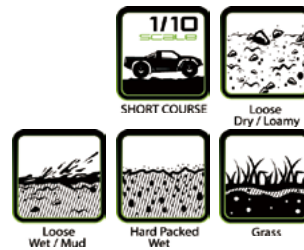

SC-ROCK

RIM COLOR

MODEL NO.	SERIES	SCALE	TIRE	COMPOUND	INSERT	FIT FOR	RIM COLOR	GLUE
L-T3229SBM			FRONT/REAR			ARRMA SENTON 6S HEX 17mm		
L-T3229SBTF			FRONT			TRAXXAS SLASH FRONT		
L-T3229SBTR			REAR			SLASH REAR , SLASH 4*4 F/R, SCRT10 F/R , BLITZ F/R		
L-T3229SBAF	SC-ROCK	1/10	FRONT	SOFT	●	ASSOCIATED SC10 FRONT	BLACK	●
L-T3229SBAR			REAR			ASSOCIATED SC10 REAR		
L-T3229SBAA			FRONT/REAR			ASSOCIATED SC10 4*4		
L-T3229SBLA						LOSI TEN - SCTE 4*4		
L-T3229SI								NONE

1/10
SHORT COURSE

1/5
SHORT COURSE

1/5
OFF-ROAD BUGGY

1/8 GT

1/8
OFF-ROAD BUGGY

1/10
OFF-ROAD BUGGY

1/8
OFF-ROAD TRUGGY