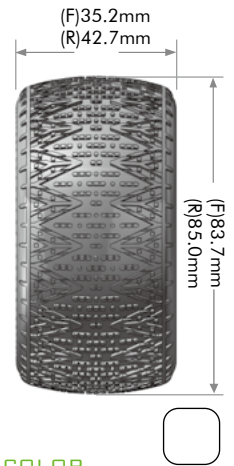

RIM COLOR

MODEL NO.	SERIES	SCALE	TIRE	COMPOUND	INSERT	FIT FOR	RIM COLOR	GLUE	
L-T3178SWAF	E-PHANTOM	1/10	4WD / FRONT	SOFT	●	ASSOCIATED B44	WHITE	●	
L-T3178VWAF				SUPER SOFT		Kyosho HEX 12mm			
L-T3178SWKF				SOFT					
L-T3178VWKF				SUPER SOFT					
L-T3178SI				SOFT					NONE
L-T3178VI			SUPER SOFT						
L-T3180SWAR			SOFT	ASSOCIATED B44		WHITE	●		
L-T3180VWAR			SUPER SOFT						
L-T3180SWKR			SOFT						
L-T3180VWKR			SUPER SOFT						
L-T3180SI	SOFT	NONE							
L-T3180VI	SUPER SOFT								

SERIES