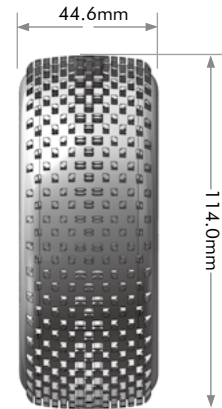

SERIES

B-HORNET