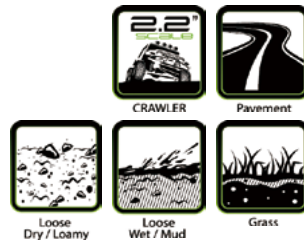

CR-CHAMP

RIM COLOR

MODEL NO.	SERIES	SCALE	COMPOUND	2.2" RIM / COLOR	FIT FOR	INSERT	GLUE
L-T3236VB				BLACK			
L-T3236VBC	CR-CHAMP	1/10	SUPER SOFT	BLACK CHROME	HEX 12mm	●	●
L-T3236VI					Front & Rear		NONE