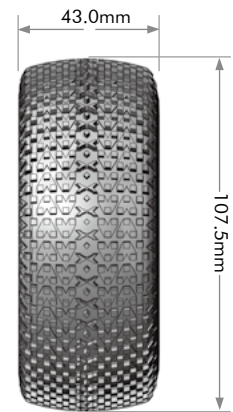

SERIES

SC-TURBO

RIM COLOR

MODEL NO.	SERIES	SCALE	TIRE	COMPOUND	INSERT	FIT FOR	RIM COLOR	GLUE
L-T3147SBTF			FRONT	SOFT		TRAXXAS SLASH FRONT		
L-T3147VBTF				SUPER SOFT				
L-T3147SBTR			REAR	SOFT		SLASH REAR , SLASH 4*4 F/R, SCRT10 F/R , BLITZ F/R		
L-T3147VBTR				SUPER SOFT				
L-T3147SBAF			FRONT	SOFT		ASSOCIATED SC10 FRONT		
L-T3147VBAF				SUPER SOFT				
L-T3147SBAR	SC-TURBO	1/10	REAR	SOFT	●	ASSOCIATED SC10 REAR	BLACK	●
L-T3147VBAR				SUPER SOFT				
L-T3147SBAA			FRONT/REAR	SOFT		ASSOCIATED SC10 4*4		
L-T3147VBAA				SUPER SOFT				
L-T3147SBLA				SOFT		LOSI TEN - SCTE 4*4		
L-T3147VBLA				SUPER SOFT				
L-T3147SI				SOFT				NONE
L-T3147VI				SUPER SOFT