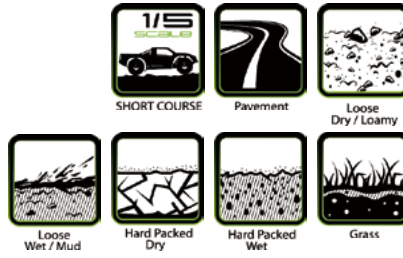

SERIES

SC-UPHILL

CLOSED CELL INSERT

MODEL NO.	SERIES	SCALE	TIRE	COMPOUND	FIT FOR	RIM COLOR	INSERT	GLUE
L-T3293B	SC-UPHILL	1/5	FRONT / REAR	SPORT	HEX 24mm	BLACK	●	●
L-T3293I					NONE		●	NONE

1/10
SHORT COURSE

1/5
SHORT COURSE

1/5
OFF-ROAD BUGGY

1/8 GT

SERIES