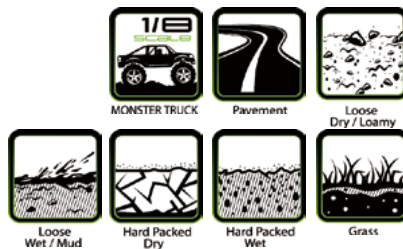

MT-ROCK

RIM COLOR

MODEL NO.	SERIES	SCALE	COMPOUND	3.8" RIM / COLOR	FIT FOR	INSERT	GLUE
L-T3277B				0" OFFSET / BLACK	EP E-MAXX Front & Rear GP REVO 3.3 Front & Rear GP HPI SAVAGE XL Front & Rear		
L-T3277C	MT-ROCK	1/8	SPORT	0" OFFSET / CHROME	GP HPI SAVAGE X 4.6 Front & Rear EP HPI SAVAGE FLUX HP Front & Rear	●	●
L-T3277BH				1/2" OFFSET / BLACK	EP E-REVO Front & Rear		
L-T3277CH				1/2" OFFSET / CHROME	EP SUMMIT Front & Rear GP T-MAXX 3.3 Front & Rear		
L-T3277I					Front & Rear		NONE