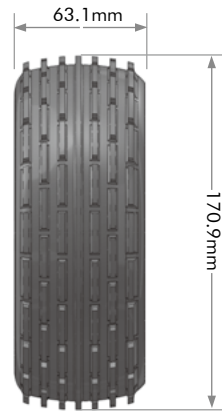

1/8
OFF-ROAD BUGGY

1/10
OFF-ROAD BUGGY

1/8
OFF-ROAD TRUGGY

**1/5
OFF-ROAD
BUGGY**

**POWERFUL?
YES WE DO!**

SERIES

B-ORBIT

MODEL NO.	SERIES	SCALE	TIRE	COMPOUND	INSERT	FIT FOR	RIM COLOR	GLUE
L-T3265B	B-ORBIT	1/5	FRONT	SPORT	●	HPI BAJA 5b HEX 24mm	BLACK	●
L-T3265I						NONE		