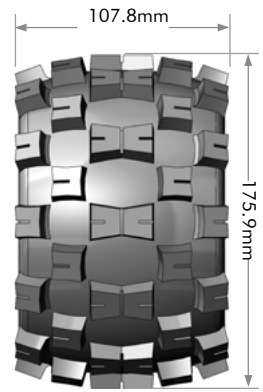

X-MAXX

1/8 MONSTER TRUCK

1/8 STADIUM TRUCK

1/10 MONSTER TRUCK

1/10 STADIUM TRUCK

1/16 STADIUM TRUCK

1.9" CRAWLER

2.2" CRAWLER

SERIES

MT-MCROSS

RIM COLOR

MODEL NO.	SERIES	SCALE	COMPOUND	3.8" RIM / COLOR	FIT FOR	INSERT	GLUE
L-T3276B				0" OFFSET / BLACK	EP E-MAXX Front & Rear GP REVO 3.3 Front & Rear GP HPI SAVAGE XL Front & Rear		
L-T3276C	MT-MCROSS	1/8	SPORT	0" OFFSET / CHROME	GP HPI SAVAGE X 4.6 Front & Rear EP HPI SAVAGE FLUX HP Front & Rear	●	●
L-T3276BH				1/2" OFFSET / BLACK	EP E-REVO Front & Rear		
L-T3276CH				1/2" OFFSET / CHROME	EP SUMMIT Front & Rear GP T-MAXX 3.3 Front & Rear		
L-T3276I					Front & Rear		NONE

SERIES