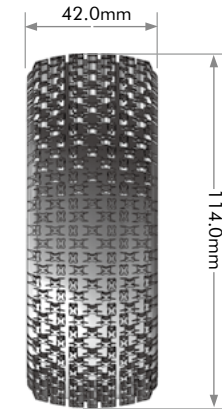

SERIES

B-PIRATE