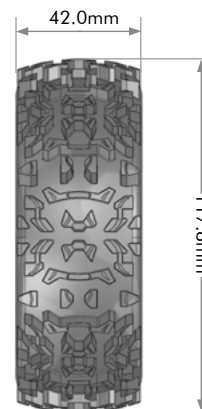

B-PIONEER

RIM COLOR

MODEL NO.	SERIES	SCALE	TIRE	COMPOUND	INSERT	FIT FOR	RIM COLOR	GLUE
L-T3130SW							WHITE	
L-T3130SY							YELLOW	
L-T3130SB	B-PIONEER	1/8	FRONT / REAR	SOFT	●	HEX 17mm	SPOKE / BLACK	●
L-T3130SBC							SPOKE / BLACK CHROME	
L-T3130SI								NONE
L-T3131B							SPOKE / BLACK	●
L-T3131BC	B-PIONEER	1/8	FRONT / REAR	SPORT	●	HEX 17mm	SPOKE / BLACK CHROME	●
L-T3131I								NONE

1/10
SHORT COURSE

1/5
SHORT COURSE

1/5
OFF-ROAD BUGGY

1/8 GT

1/8
OFF-ROAD BUGGY

1/10
OFF-ROAD BUGGY

1/8
OFF-ROAD TRUGGY