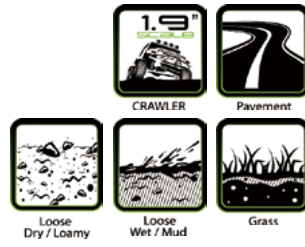

SERIES

CR-ARDENT

RIM COLOR

MODEL NO.	SERIES	SCALE	COMPOUND	1.9" RIM / COLOR	FIT FOR	INSERT	GLUE
L-T3232VB	CR-ARDENT	1/10	SUPER SOFT	BLACK	HEX 12mm Front & Rear	●	●
L-T3232VBC				BLACK CHROME			
L-T3232VI				NONE			

SERIES