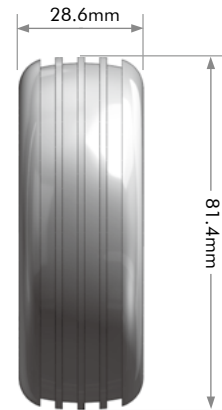

E-ORBIT

RIM COLOR

MODEL NO.	SERIES	SCALE	TIRE	COMPOUND	INSERT	FIT FOR	RIM COLOR	GLUE	
L-T3182SWAF	E-ORBIT	1/10	2WD / FRONT	SOFT	●	ASSOCIATED B4	WHITE	●	
L-T3182VWAF				SUPER SOFT		TEAM LOSI 22			
L-T3182SWLF				SOFT					
L-T3182VWLF				SUPER SOFT					
L-T3182SI				SOFT					NONE
L-T3182VI				SUPER SOFT					

1/10
SHORT COURSE

1/5
SHORT COURSE

1/5
OFF-ROAD BUGGY

1/8 GT

1/8
OFF-ROAD BUGGY

1/10
OFF-ROAD BUGGY

1/8
OFF-ROAD TRUGGY