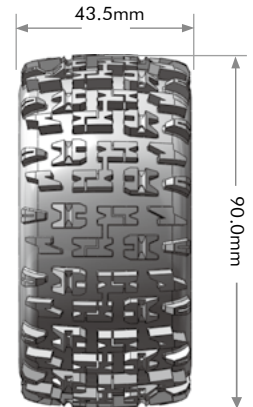

SERIES

E-PIONEER

RIM COLOR

MODEL NO.	SERIES	SCALE	TIRE	COMPOUND	INSERT	FIT FOR	RIM COLOR	GLUE
L-T3278SWAR	E-PIONEER	1/10	4WD / REAR	SOFT	●	ASSOCIATED B44	WHITE	●
L-T3278SWKR						Kyosho HEX 12mm		
L-T3278SI