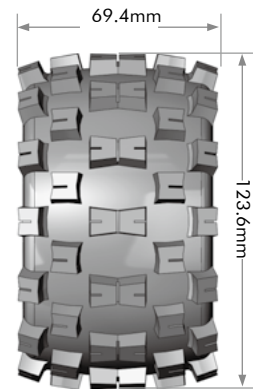

SERIES

MT-MCROSS

RIM COLOR

MODEL NO.	SERIES	SCALE	COMPOUND	2.8" RIM / COLOR	FIT FOR	INSERT	GLUE
L-T3274SBM				HEX 14mm / BLACK	ARRMA GRANITE 4*4		
L-T3274SBCM				HEX 14mm / BLACK CHROME			
L-T3274SBB				BEARING / BLACK	GP JATO 2WD Front GP STAMPEDE 2WD Front GP RUSTLER 2WD Front		
L-T3274SCB				BEARING / CHROME			
L-T3274SB				0" OFFSET / BLACK	EP STAMPEDE 2WD Rear EP RUSTLER 2WD Rear		
L-T3274SC	MT-MCROSS	1/10	SOFT	0" OFFSET / CHROME	EP MONSTER JAM 2WD Rear GP JATO 2WD Rear GP STAMPEDE 2WD Rear GP RUSTLER 2WD Rear	●	●
L-T3274SBH				1/2" OFFSET / BLACK	EP STAMPEDE 2WD Front EP RUSTLER 2WD Front		
L-T3274SCH				1/2" OFFSET / CHROME	EP STAMPEDE 4WD Front & Rear EP MONSTER JAM 2WD Front HPI SAVAGE XS Flux Front & Rear		
L-T3274SI					Front & Rear		NONE