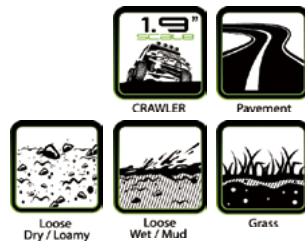

CR-ROWDY

RIM COLOR

MODEL NO.	SERIES	SCALE	COMPOUND	1.9" RIM / COLOR	FIT FOR	INSERT	GLUE
L-T3233VB	CR-ROWDY	1/10	SUPER SOFT	BLACK	HEX 12mm Front & Rear	●	●
L-T3233VBC				BLACK CHROME			
L-T3233VI				NONE			

X-MAXX

MONSTER TRUCK 1/8

STADIUM TRUCK 1/8

MONSTER TRUCK 1/10

STADIUM TRUCK 1/10

STADIUM TRUCK 1/16

1.9" CRAWLER

2.2" CRAWLER