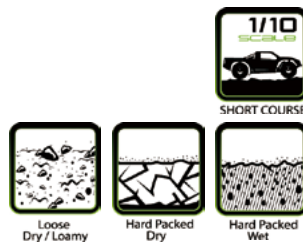

SERIES

SC-TURBO

RIM COLOR

MODEL NO.	SERIES	SCALE	TIRE	COMPOUND	INSERT	FIT FOR	RIM COLOR	GLUE
L-T3147SBTF			FRONT	SOFT		TRAXXAS SLASH FRONT		
L-T3147VBTF				SUPER SOFT				
L-T3147SBTR			REAR	SOFT		SLASH REAR , SLASH 4*4 F/R, SCRT10 F/R , BLITZ F/R		
L-T3147VBTR				SUPER SOFT				
L-T3147SBAF			FRONT	SOFT		ASSOCIATED SC10 FRONT		
L-T3147VBAF				SUPER SOFT				
L-T3147SBAR	SC-TURBO	1/10	REAR	SOFT	●	ASSOCIATED SC10 REAR	BLACK	●
L-T3147VBAR				SUPER SOFT				
L-T3147SBAA			FRONT/REAR	SOFT		ASSOCIATED SC10 4*4		
L-T3147VBAA				SUPER SOFT				
L-T3147SBLA				SOFT		LOSI TEN - SCTE 4*4		
L-T3147VBLA				SUPER SOFT				
L-T3147SI				SOFT				NONE
L-T3147VI				SUPER SOFT