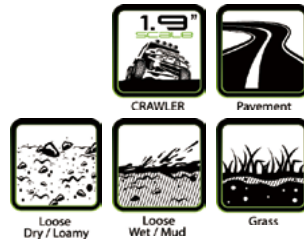

1/10
STADIUM TRUCK

1/16
STADIUM TRUCK

1.9"
CRAWLER

2.2"
CRAWLER

SERIES

CR-GRIFFIN

RIM COLOR

MODEL NO.	SERIES	SCALE	COMPOUND	1.9" RIM / COLOR	FIT FOR	INSERT	GLUE
L-T3230VB				BLACK	HEX 12mm		
L-T3230VBC	CR-GRIFFIN	1/10	SUPER SOFT	BLACK CHROME	Front & Rear	●	●
L-T3230VI							NONE