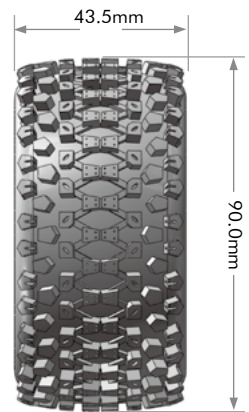

X-MAXX

1/8
MONSTER TRUCK

1/8
STADIUM TRUCK

1/10
MONSTER TRUCK

1/10
STADIUM TRUCK

1/16
STADIUM TRUCK

1.9"
CRAWLER

2.2"
CRAWLER

SERIES

ST-PIONEER

RIM COLOR

MODEL NO.	SERIES	SCALE	COMPOUND	2.2" RIM / COLOR	FIT FOR	INSERT	GLUE
L-T3278SB				BLACK	Traxxas 1:16 E-REVO Front & Rear Traxxas 1:16 SUMMIT Front & Rear		●
L-T3278SBC	ST-PIONEER	1/16	SOFT	SPOKE / BLACK CHROME	HPI Savage XS Flux Front & Rear 1/10 Buggy Rear	●	
L-T3278SI-ST					Front & Rear		NONE

SERIES

ST-UPHILL

RIM COLOR

MODEL NO.	SERIES	SCALE	COMPOUND	2.2" RIM / COLOR	FIT FOR	INSERT	GLUE
L-T3279SB				BLACK	Traxxas 1:16 E-REVO Front & Rear Traxxas 1:16 SUMMIT Front & Rear		●
L-T3279SBC	ST-UPHILL	1/16	SOFT	SPOKE / BLACK CHROME	HPI Savage XS Flux Front & Rear 1/10 Buggy Rear	●	
L-T3279SI-ST					Front & Rear		NONE