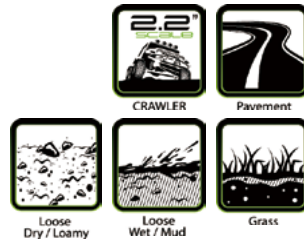

X-MAXX

MONSTER TRUCK
1/8

STADIUM TRUCK
1/8

MONSTER TRUCK
1/10

STADIUM TRUCK
1/10

STADIUM TRUCK
1/16

CRAWLER
1.9"

CRAWLER
2.2"

SERIES

CR-GRIFFIN

RIM COLOR

MODEL NO.	SERIES	SCALE	COMPOUND	2.2" RIM / COLOR	FIT FOR	INSERT	GLUE
L-T3235VB				BLACK			
L-T3235VBC	CR-GRIFFIN	1/10	SUPER SOFT	BLACK CHROME	HEX 12mm	●	●
L-T3235VI					Front & Rear		NONE

SERIES