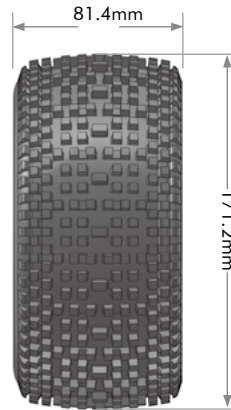

X-MAXX

1/8 MONSTER TRUCK

1/8 STADIUM TRUCK

1/10 MONSTER TRUCK

1/10 STADIUM TRUCK

1/16 STADIUM TRUCK

1.9" CRAWLER

2.2" CRAWLER

SERIES

ST-VIPER

RIM COLOR

MODEL NO.	SERIES	SCALE	COMPOUND	COLOR	FIT FOR	INSERT	GLUE
L-T3289B	ST-VIPER	1/8	SPORT	BLACK	E-REVO Front & Rear E-MAXX Front & Rear SUMMIT Front & Rear NERO Front & Rear FAZON Front & Rear KRATON Front & Rear OUTCAST Front & Rear SAVAGE Front & Rear HEX 17mm	●	●
L-T3289BC				BLACK CHROME			

SERIES