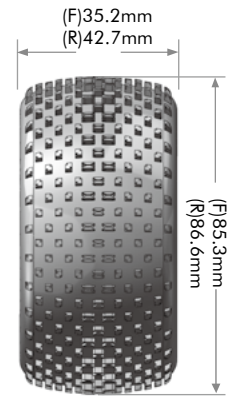

Hard Packed Wet

RIM COLOR

MODEL NO.	SERIES	SCALE	TIRE	COMPOUND	INSERT	FIT FOR	RIM COLOR	GLUE	
L-T3170SWAF	E-HORNET	1/10	4WD / FRONT	SOFT	●	ASSOCIATED B44	WHITE	●	
L-T3170VWAF				SUPER SOFT		Kyosho HEX 12mm			
L-T3170SWKF				SOFT		Kyosho HEX 12mm			
L-T3170VWKF				SUPER SOFT					
L-T3170SI				SOFT		●			NONE
L-T3170VI				SUPER SOFT					
L-T3172SWAR			SOFT	4WD / REAR	ASSOCIATED B44	WHITE	●		
L-T3172VWAR			SUPER SOFT		Kyosho HEX 12mm				
L-T3172SWKR			SOFT		Kyosho HEX 12mm				
L-T3172VWKR			SUPER SOFT						
L-T3172SI			SOFT		●			NONE	
L-T3172VI			SUPER SOFT