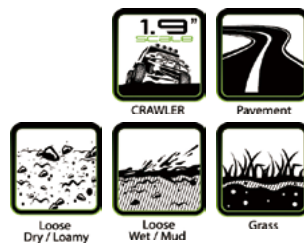

CR-CHAMP

RIM COLOR

MODEL NO.	SERIES	SCALE	COMPOUND	1.9" RIM / COLOR	FIT FOR	INSERT	GLUE
L-T3231VB				BLACK	HEX 12mm		
L-T3231VBC	CR-CHAMP	1/10	SUPER SOFT	BLACK CHROME	Front & Rear	●	●
L-T3231VI							NONE