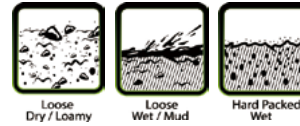

1/8
OFF-ROAD BUGGY

1/10
OFF-ROAD BUGGY

1/8
OFF-ROAD TRUGGY

SERIES

E-HORNET

FRONT

REAR

Loose Dry / Loamy