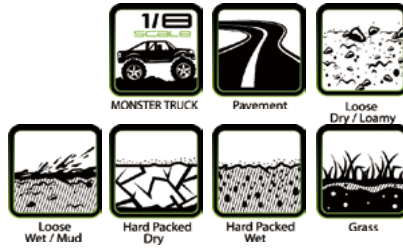

X-MAXX

1/8 MONSTER TRUCK

1/8 STADIUM TRUCK

1/10 MONSTER TRUCK

1/10 STADIUM TRUCK

1/16 STADIUM TRUCK

1.9" CRAWLER

2.2" CRAWLER

SERIES

MT-MCROSS

RIM COLOR

MODEL NO.	SERIES	SCALE	COMPOUND	3.8" RIM / COLOR	FIT FOR	INSERT	GLUE
L-T3276B				0" OFFSET / BLACK	EP E-MAXX Front & Rear GP REVO 3.3 Front & Rear GP HPI SAVAGE XL Front & Rear		
L-T3276C	MT-MCROSS	1/8	SPORT	0" OFFSET / CHROME	GP HPI SAVAGE X 4.6 Front & Rear EP HPI SAVAGE FLUX HP Front & Rear	●	●
L-T3276BH				1/2" OFFSET / BLACK	EP E-REVO Front & Rear		
L-T3276CH				1/2" OFFSET / CHROME	EP SUMMIT Front & Rear GP T-MAXX 3.3 Front & Rear		
L-T3276I					Front & Rear		NONE

SERIES