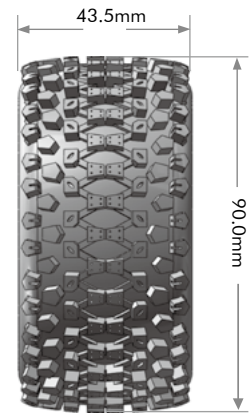

SERIES

E-UPHILL

RIM COLOR

MODEL NO.	SERIES	SCALE	TIRE	COMPOUND	INSERT	FIT FOR	RIM COLOR	GLUE
L-T3279SWAR	E-UPHILL	1/10	4WD / REAR	SOFT	●	ASSOCIATED B44	WHITE	●
L-T3279SWKR						Kyosho HEX 12mm		
L-T3279SI						NONE		

1/10
SHORT COURSE

1/5
SHORT COURSE

1/5
OFF-ROAD BUGGY

1/8 GT